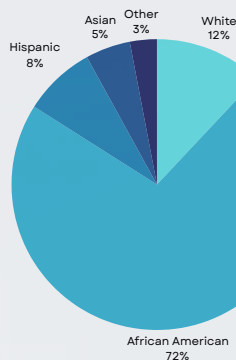

AMERICAN COLLEGIATE ACADEMY

SCHOOL PROFILE

CEEB Code: 102657

727-888-7111

American Collegiate Academy

@americancollegiateacademy

@ACAcademy_

www.americancollegiate.academy

THE SCHOOL

At American Collegiate Academy (ACA), we cater to students from Kindergarten to twelfth grade. With a commitment to meeting students where they are and guiding them forward, ACA provides a dynamic and supportive learning environment that fosters academic achievement, personal growth and lifelong success.

WHAT WE OFFER

Personalized Education: At ACA, we understand that each student is unique, with distinct learning styles, strengths and challenges.

Small Class Sizes: With an average student-to-teacher ratio of 12:1, ACA offers intimate and engaging classroom environments where students can actively participate and collaborate and receive personalized instruction.

Holistic Development: Beyond academics, ACA is dedicated to nurturing the holistic development of every student

Advanced Curriculum: ACA is committed to academic excellence, offering a rigorous and comprehensive curriculum designed to challenge and inspire students at every grade level. From Advanced Placement to Dual Enrollment at the local college, we empower students to reach their full potential and excel in their academic pursuits.

DEMOGRAPHICS

MISSION AND VISION

Our mission is changing lives. We prepare students for future success by providing a diverse student-centered environment that nurtures academics, social and personal growth.

Our vision is to empower and nurture students throughout their K-12 educations in a safe, fun, learning environment.

ACCREDITATION: COGNIA

Accreditation from Cognia is a valuable mark of distinction recognized around the world.

Accredited since August 2019

ATHLETICS

Sports And Clubs Offered:

- -Men's and Women's Basketball
- -Football
- -Flag Football
- -Baseball
- -Golf
- -MS Basketball
- -MS Football
- -MS Baseball
- -Cheer
- -Chess Club

NCAA Approved